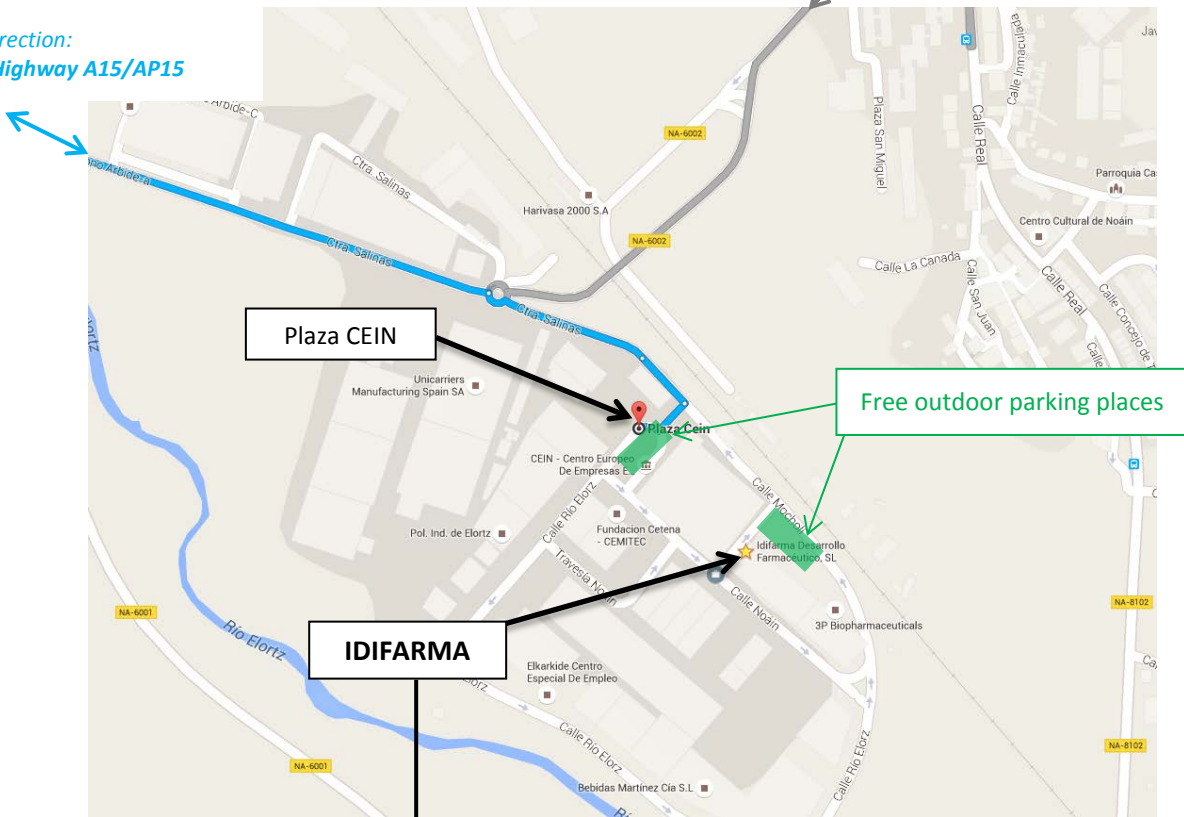

HOW TO FIND IDIFARMA

-With our address:

Polígono Mocholí, Calle Noain, 1
Postal Code: 31110
Town: Noain

-If previous address is not found, try this address in the navigator:

Plaza CEIN
Postal Code: 31110
Town: Noain

-Our coordinates:

Latitude: 42°45'12.6"N
Longitude: 1°38'11.3"W

Latitude: 42.753510
Longitude: -1.636461

Direction:
Pamplona / Highway A15/AP15

Direction:
Noain / Airport

Main visitors entrance:
NOAIN STREET